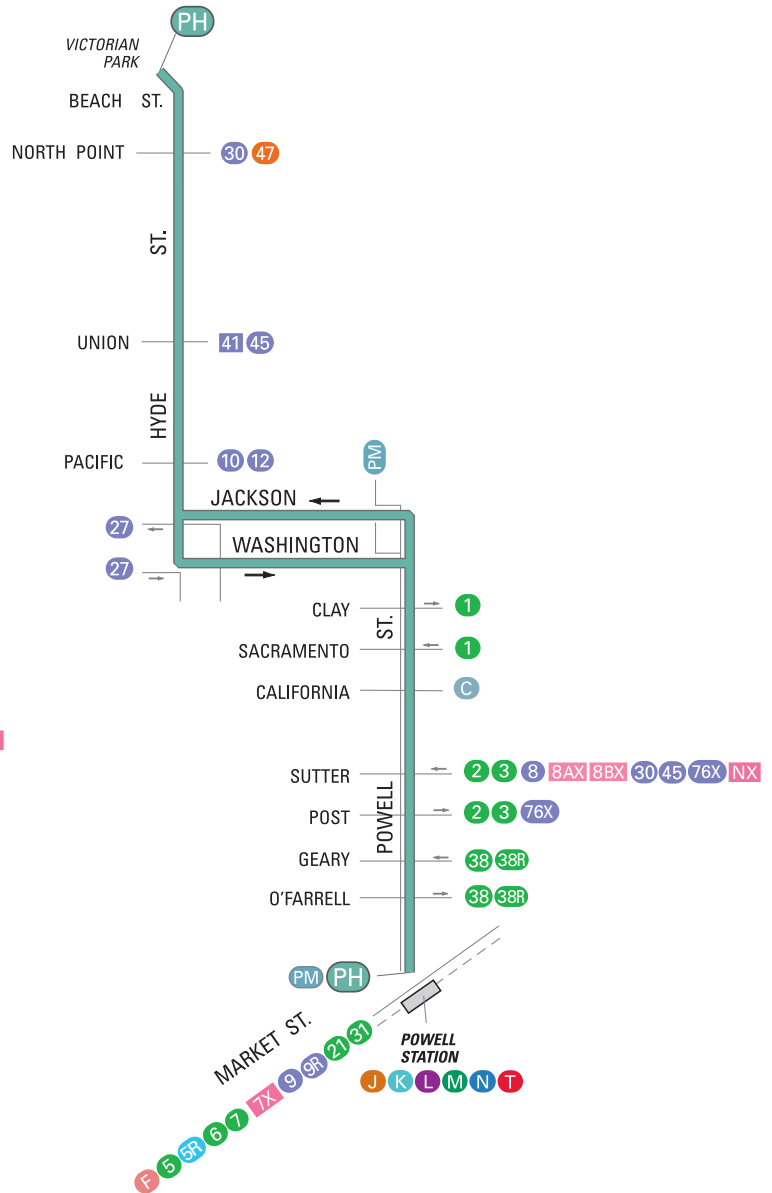

SFMTA
Municipal
Transportation
Agency

59 POWELL-MASON

effective 8/12/2017

60 POWELL-HYDE

effective 9/26/2015

SERVICE AREA

MAPS NOT TO SCALE

- PM PH Terminal
- Local service
- Connecting Muni service
- Express service
- Station
- Weekday approximately 7-9 a.m. and 4-6 p.m.

NORTH

76X WEEKENDS AND HOLIDAYS ONLY