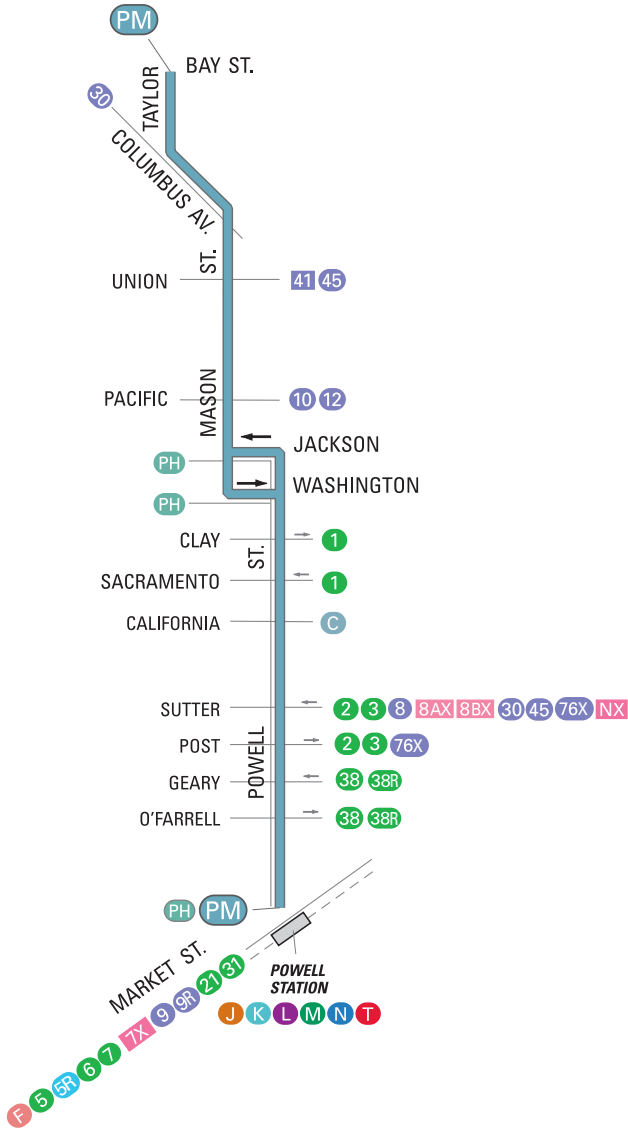

SFMTA
Municipal
Transportation
Agency

59 POWELL-MASON

effective 8/12/2017

60 POWELL-HYDE

effective 9/26/2015

SERVICE AREA

MAPS NOT TO SCALE

- PM PH Terminal
- Local service
- Connecting Muni service
- Express service
- Station
- Weekday approximately 7-9 a.m. and 4-6 p.m.

NORTH

76X WEEKENDS AND HOLIDAYS ONLY